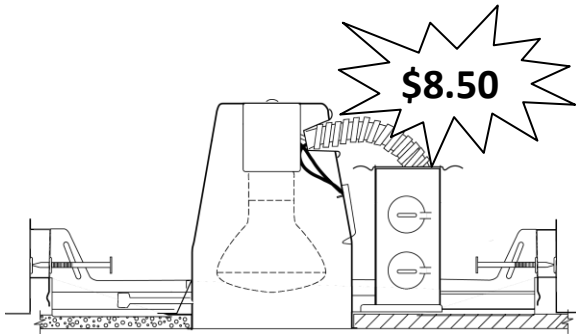

BLOW-OUT SALE

H99T

4" RECESSED DOWNLIGHTING
INCANDESCENT NON-IC HOUSING

H99T + 993W + 45R20 KIT

- 4" NON-IC HOUSING
- 4" WHITE BAFFLE TRIM
- 45W 130V FLOOD R20 MED BASE BULB

5020P

5" WHITE REFLECTOR CONE TRIM