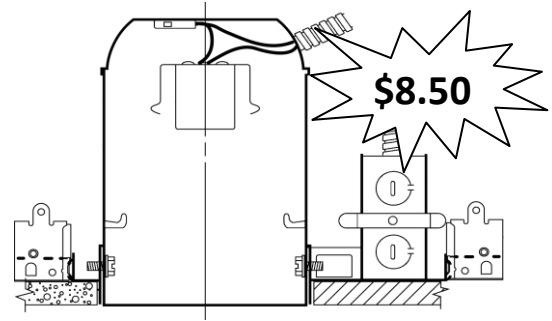

BLOW-OUT SALE

H99T

4" RECESSED DOWNLIGHTING
INCANDESCENT NON-IC HOUSING

H99T + 993W + 45R20 KIT

- 4" NON-IC HOUSING
- 4" WHITE BAFFLE TRIM
- 45W 130V FLOOD R20 MED BASE BULB

5020P

5" WHITE REFLECTOR CONE TRIM