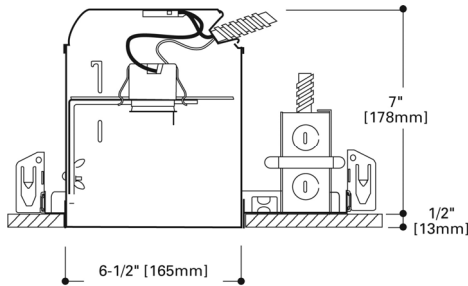

* If you buy 144 PCS or more. As supplies last. Willow Electric can change price without notification.